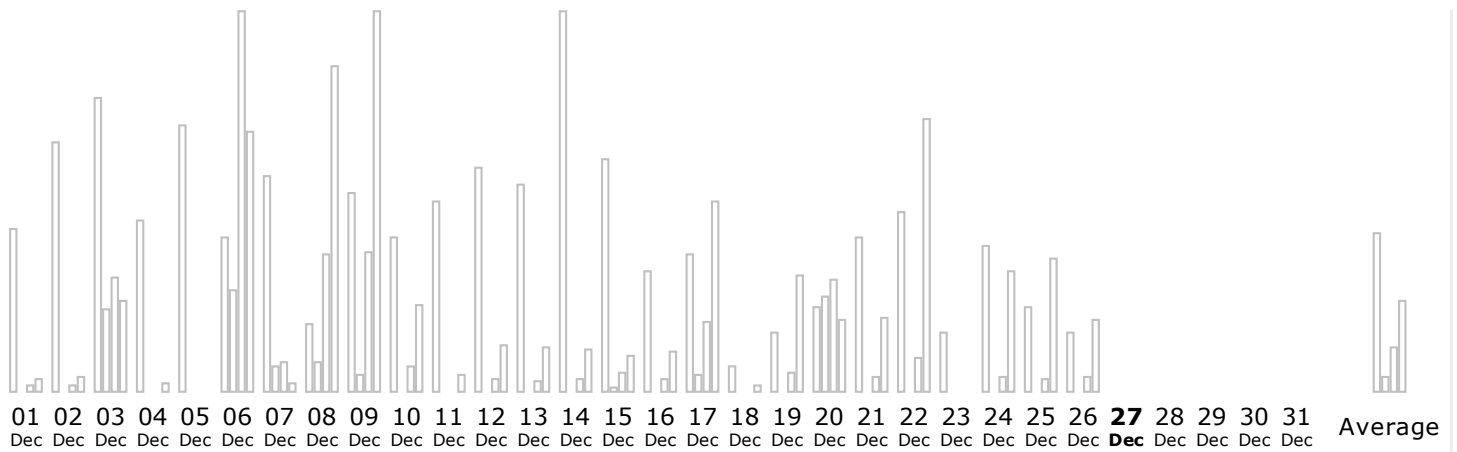

* Not viewed traffic includes traffic generated by robots, worms, or replies with special HTTP status codes.

Monthly history

Jan 2015 Feb 2015 Mar 2015 Apr 2015 May 2015 Jun 2015 Jul 2015 Aug 2015 Sep 2015 Oct 2015 Nov 2015 **Dec 2015**

Month	Unique visitors	Number of visits	Pages	Hits	Bandwidth
Jan 2015	0	0	0	0	0
Feb 2015	0	0	0	0	0
Mar 2015	0	0	0	0	0
Apr 2015	0	0	0	0	0
May 2015	0	0	0	0	0
Jun 2015	0	0	0	0	0
Jul 2015	0	0	0	0	0
Aug 2015	0	0	0	0	0
Sep 2015	0	0	0	0	0
Oct 2015	0	0	0	0	0
Nov 2015	154	238	2,322	10,591	103.71 MB
Dec 2015	312	498	15,663	47,740	1.58 GB
Total	466	736	17,985	58,331	1.68 GB

Days of month

Day	Number of visits	Pages	Hits	Bandwidth
01 Dec 2015	19	23	295	9.11 MB
02 Dec 2015	29	67	251	10.06 MB
03 Dec 2015	34	3,238	4,485	59.15 MB
04 Dec 2015	20	37	153	6.79 MB
05 Dec 2015	31	53	58	1.86 MB
06 Dec 2015	18	4,016	14,760	169.82 MB
07 Dec 2015	25	1,012	1,206	6.41 MB
08 Dec 2015	8	1,179	5,358	211.25 MB
09 Dec 2015	23	730	5,414	246.69 MB
10 Dec 2015	18	55	1,048	57.20 MB
11 Dec 2015	22	23	149	12.23 MB
12 Dec 2015	26	124	552	30.34 MB
13 Dec 2015	24	47	462	29.00 MB
14 Dec 2015	44	129	537	28.00 MB
15 Dec 2015	27	233	795	24.49 MB
16 Dec 2015	14	36	523	26.81 MB
17 Dec 2015	16	674	2,711	124.37 MB
18 Dec 2015	3	3	67	4.72 MB
19 Dec 2015	7	27	775	76.18 MB
20 Dec 2015	10	3,749	4,372	47.54 MB
21 Dec 2015	18	43	635	48.49 MB
22 Dec 2015	21	50	1,361	177.95 MB
23 Dec 2015	7	13	13	281.41 KB
24 Dec 2015	17	40	636	78.57 MB
25 Dec 2015	10	31	515	86.49 MB
26 Dec 2015	7	31	609	46.87 MB
27 Dec 2015	0	0	0	0
28 Dec 2015	0	0	0	0
29 Dec 2015	0	0	0	0
30 Dec 2015	0	0	0	0
31 Dec 2015	0	0	0	0
Average	18	580	1,768	60.02 MB
Total	498	15,663	47,740	1.58 GB